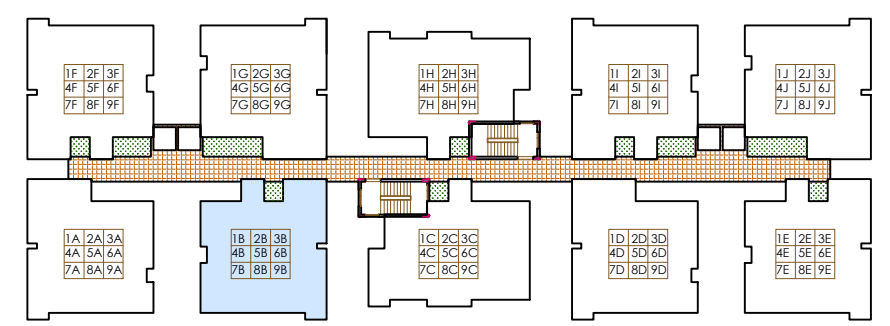

Proposed Apartments at
 Block No:70,72,74,76,Garden View Apartment,
 6th Avenue,Anna Nagar,Chennai - 600 040.

KEY PLAN
 (Not to Scale)

Typical Floor Plan
 FLAT - B

Srinivas & Associates
 architects